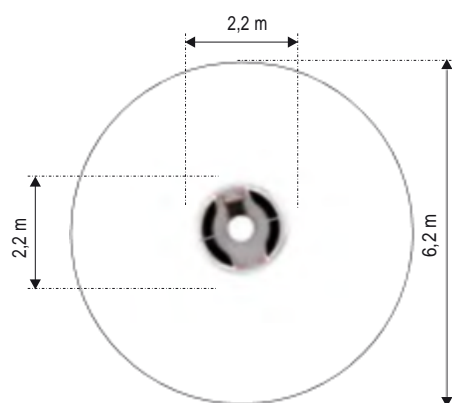

**YUGO 2
GM0622**

Material: steel galvanized
and powder painted

L - 2,2 m
W - 2,2 m
H - 0,79 m

0,79 m