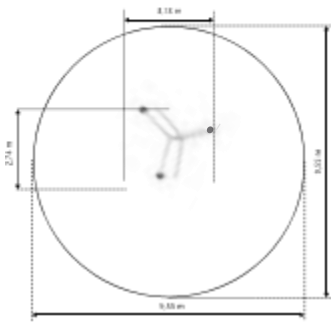

**MONSOON 2
GM0722**

Material: steel galvanized
and powder painted

L - 3,6 m 0,42 m
W - 0,25 m
H - 2,5 m

**MONSOON 3
GM0723**

Material: steel galvanized
and powder painted

L - 3,13 m
W - 2,74 m
H - 2,5 m

**MONSOON 4
GM0724**