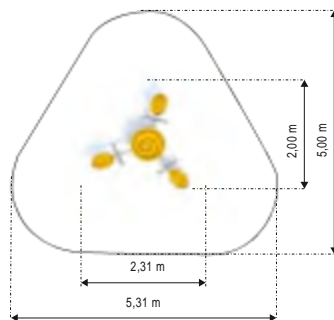

SIDI 3
K413

Material: stainless steel

L - 2,0 m
W - 2,31 m
H - 0,79 m