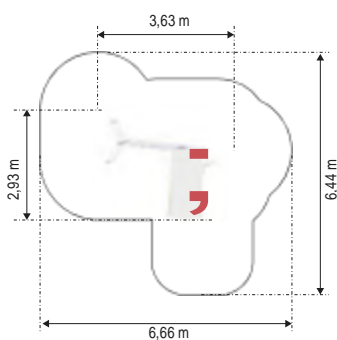

L - 2,77 m
W - 1,87 m
H - 1,8 m

Climbing frames

JASMINE
GM41423-T

Material: steel galvanized and powder painted

L - 3,63 m
W - 2,93 m
H - 1,8 m

DAISY
GM424401-T

Material: steel galvanized and powder painted

L - 4,33 m
W - 2,25 m
H - 1,8 m

**CAMELLIA
GM424402-T**

Material: steel galvanized
and powder painted

L - 4,7 m
W - 3,09 m
H - 2,86 m

2,0 m

Climbing frames

**GERBERA
GM444401-T**

Material: steel galvanized
and powder painted