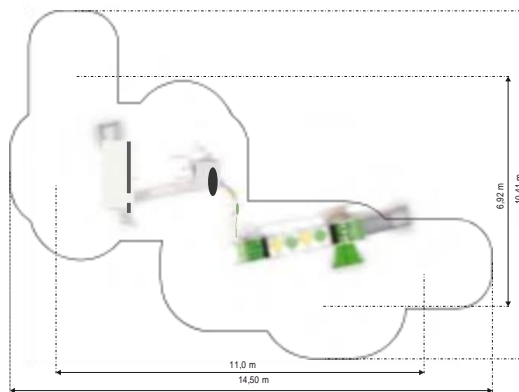

DOMO 3-3
K633

Material: stainless steel

L - 9,62 m
W - 3,42 m
H - 3,43 m

DOMO 4-1
K641

Material: stainless steel

L - 11,0 m
W - 6,92 m
H - 3,87 m

**ESKALO 1
K701**

Material: stainless steel

L - 3,67 m
W - 1,73 m
H - 2,90 m

2,0 m

**ESKALO 2
K702**

Material: stainless steel

L - 4,82 m
W - 2,15 m
H - 3,07 m

2,0 m

**ESKALO 3
K703**

Material: stainless steel