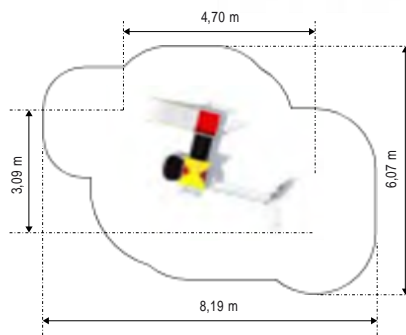

L - 2,77 m
W - 1,87 m
H - 1,8 m

Climbing frames

JASMINE
GM41423-T

Material: steel galvanized and powder painted

L - 3,63 m
W - 2,93 m
H - 1,8 m

DAISY
GM424401-T

Material: steel galvanized and powder painted

L - 4,33 m
W - 2,25 m
H - 1,8 m

**CAMELLIA
GM424402-T**

Material: steel galvanized
and powder painted

L - 4,7 m
W - 3,09 m
H - 2,86 m

2,0 m

Climbing frames

**GERBERA
GM444401-T**

Material: steel galvanized
and powder painted