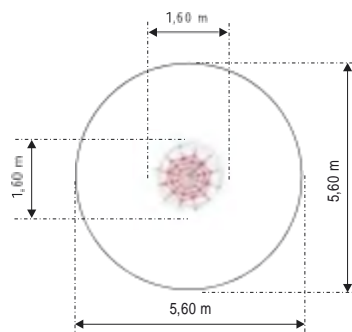

**MT. KASPROWY
GM0702**

Material: steel galvanized
and powder painted

L - 1,6 m
W - 1,6 m
H - 2,0 m

1,33 m