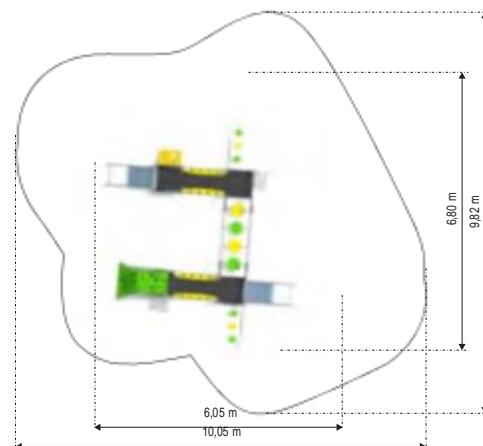

Material: stainless steel

DOMETO 2-3
K523

Material: stainless steel

L - 6,04 m
W - 3,85 m
H - 2,85 m

DOMETO 3-1
K531

Material: stainless steel

L - 5,9 m
W - 5,5 m
H - 2,85 m

DOMETO 3-2
K532

Material: stainless steel

L - 8,85 m
W - 3,75 m
H - 2,85 m

DOMETO 4-1
K541

Material: stainless steel

L - 6,05 m
W - 6,8 m
H - 2,85 m

INFANO 1
K751

Material: stainless steel

L - 1,33 m
W - 1,0 m
H - 2,25 m