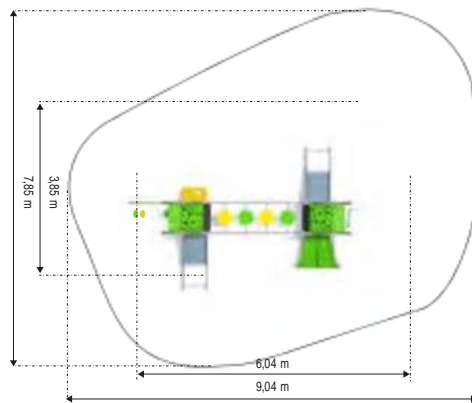

Material: stainless steel

DOMETO 2-3
K523

Material: stainless steel

L - 6,04 m
W - 3,85 m
H - 2,85 m

DOMETO 3-1
K531

Material: stainless steel

L - 5,9 m
W - 5,5 m
H - 2,85 m

DOMETO 3-2
K532

Material: stainless steel

L - 8,85 m
W - 3,75 m
H - 2,85 m

DOMETO 4-1
K541

Material: stainless steel

L - 6,05 m
W - 6,8 m
H - 2,85 m

INFANO 1
K751

Material: stainless steel

L - 1,33 m
W - 1,0 m
H - 2,25 m