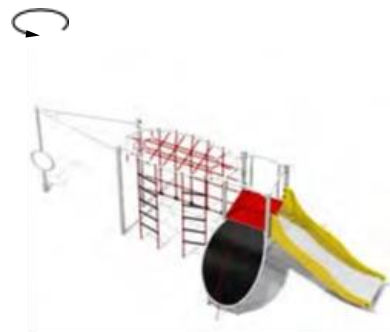

TORNADO
GM0147

Material: steel galvanized and powder painted

L - 1,4 m
W - 1,4 m
H - 0,7 m

Option: diameter - 1,65 m

HURRICANE
GM0324

Material: steel galvanized and powder painted

L - 1,3 m
W - 1,3 m
H - 0,8 m