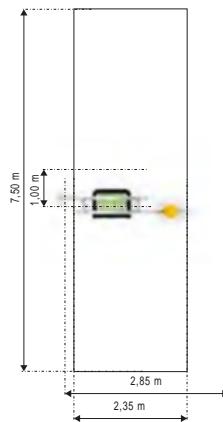

POGO
K305

Material: steel galvanized and powder painted

L - 2,85 m
W - 1,0 m
H - 2,4 m

1,3 m

For disable users available also: