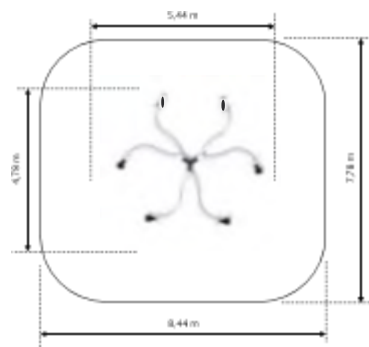

**CRAB
GM1654**

Material: steel galvanized
and powder painted

L - 3,0 m
W - 2,4 m
H - 1,13 m

Slow
System

**OCTOPUS
GM1656**

Material: steel galvanized
and powder painted

L - 5,44 m
W - 4,78 m
H - 1,16 m

Slow
System

ASPEN

GM2001-20 /-25 /-30

Material: steel galvanized and powder painted

L-23,62 m
W-4,01 m
H - 3,85 m

L-28,87 m
W-4,25 m
H - 4,13 m

L-34,01 m
W-4,30 m
H - 4,35 m

**LOLLIPOP
GM7001**

Material: steel galvanized and powder painted