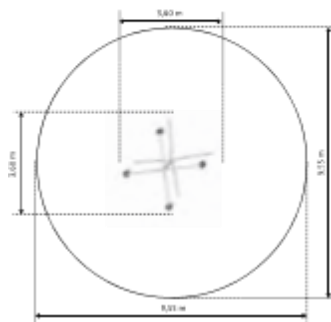

**MONSOON 4
GM0724**

Material: steel galvanized
and powder painted

L - 3,6 m
W - 3,6 m
H - 2,5 m