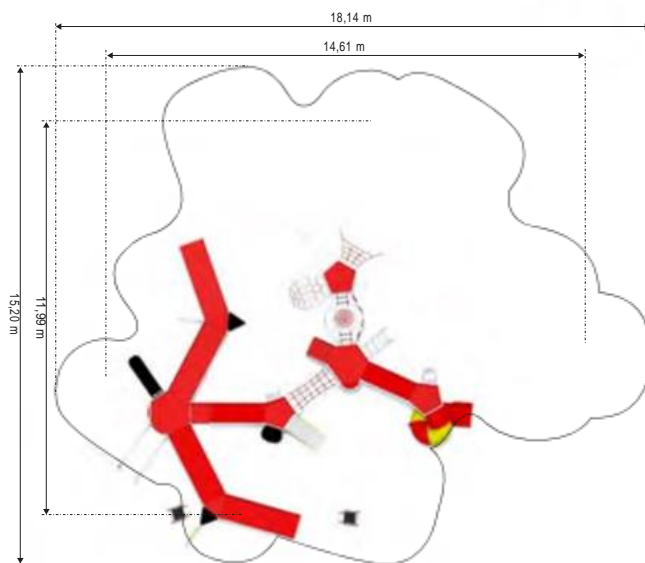

L - 9,17 m
W - 7,37 m
H - 2,3 m

1,2 m

DRAGON
GM495506

Material: steel galvanized and powder painted

L - 14,61 m
W - 11,99 m
H - 3,16 m

2,0 m

Wheelchair climbing frames

KAJO 1
K1001