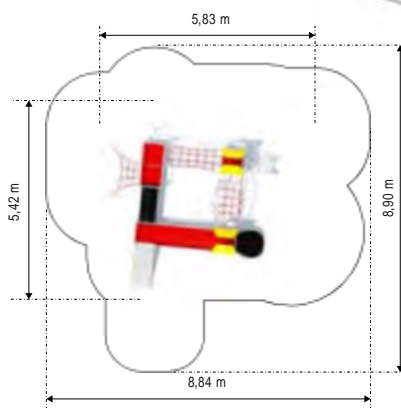

L - 2,77 m
W - 1,87 m
H - 1,8 m

Climbing frames

JASMINE
GM41423-T

Material: steel galvanized and powder painted

L - 3,63 m
W - 2,93 m
H - 1,8 m

DAISY
GM424401-T

Material: steel galvanized and powder painted

L - 4,33 m
W - 2,25 m
H - 1,8 m

**CAMELLIA
GM424402-T**

Material: steel galvanized
and powder painted

L - 4,7 m
W - 3,09 m
H - 2,86 m

2,0 m

Climbing frames

**GERBERA
GM444401-T**

Material: steel galvanized
and powder painted

L - 5,83 m
W - 5,42 m
H - 3,22 m

2,0 m

**ASTER
GM0701-T**

Material: steel galvanized
and powder painted

L - 1,6 m
W - 1,6 m
H - 2,02 m

**MT. MNICH
W101**

Material: steel galvanized

L - 2,6 m
W - 2,6 m
H - 2,0 m