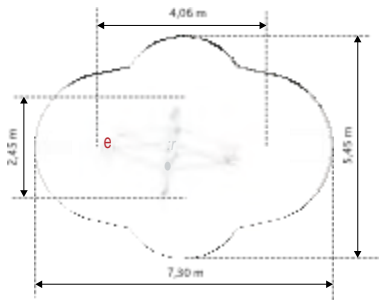

**CETUS
GM3400**

Material: steel galvanized
and powder painted

L - 4,06 m
W - 2,45 m
H - 2,16 m

1,65 m

**GEMINI
G41002**

Material: steel galvanized
and powder painted

L - 6,88 m
W - 2,33 m
H - 2,16 m

1,95 m