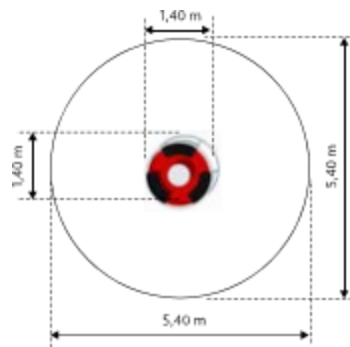

TORNADO
GM0147

Material: steel galvanized and powder painted

L - 1,4 m
W - 1,4 m
H - 0,7 m

Option: diameter - 1,65 m