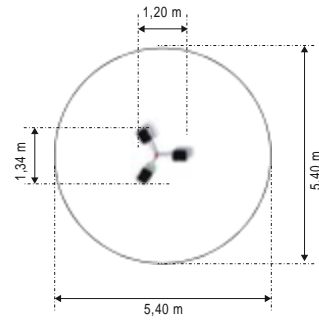

**CYCLAMEN
GM00483-T**

Material: steel galvanized
and powder painted

L - 1,20 m
W - 1,34 m
H - 0,71 m

0,7 m

**CIROCCO 3
GM0483**

Material: steel galvanized
and powder painted

L - 1,7 m
W - 1,7 m
H - 0,72 m

0,72 m