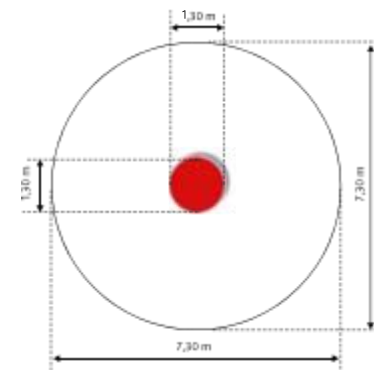

L - 0,3 m
W - 0,3 m
H - 1,1 m

**ORBIT
GM0530**

Material: steel galvanized and powder painted

L - 1,3 m
W - 1,3 m
H - 0,45 m

**MT. EVEREST
GM0710**

Material: steel galvanized
and powder painted

L - 2,1 m
W - 2,1 m
H - 3,0 m