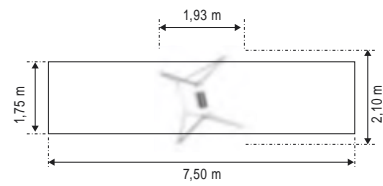

L - 3,6 m
W - 3,6 m
H - 3,5 m

**MT. RYSY
W105**

Material: steel galvanized

L - 8,0 m
W - 4,0 m
H - 3,0 m

**CROCUS
GM1601S-T**

Material: steel galvanized
and powder painted

L - 2,1 m
W - 1,93 m
H - 2,29 m

**LOTUS
GM1615-T**