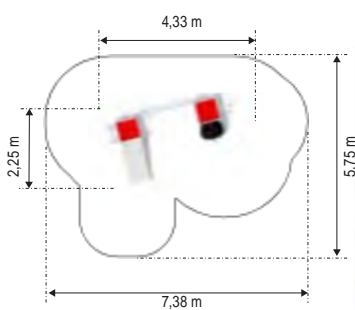

DAISY
GM424401-T

Material: steel galvanized and powder painted

L - 4,33 m
W - 2,25 m
H - 1,8 m