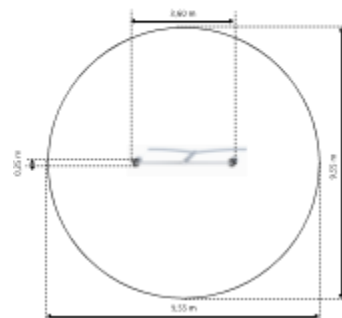

**MONSOON 2
GM0722**

Material: steel galvanized
and powder painted

L - 3,6 m 0,42 m
W - 0,25 m
H - 2,5 m