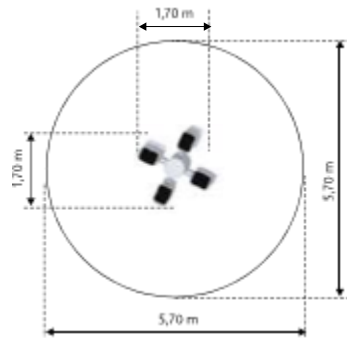

**CIROCCO 4
GM0484**

Material: steel galvanized
and powder painted

L - 1,7 m
W - 1,7 m
H - 0,72 m

0,72 m

**ZEPHYR 2
GM0712**

Material: steel galvanized
and powder painted

L - 3,44 m 1,84 m
W - 0,2 m
H - 2,5 m