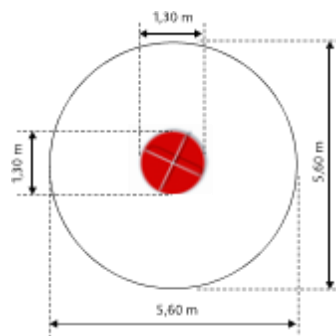

HURRICANE
GM0324

Material: steel galvanized and powder painted

L - 1,3 m
W - 1,3 m
H - 0,8 m

Option: diameter - 1,6 m