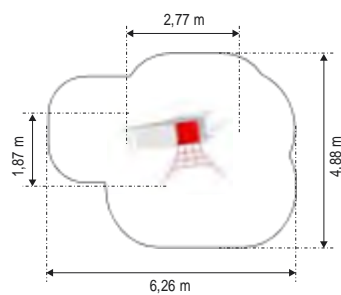

L - 2,77 m
W - 1,87 m
H - 1,8 m

Climbing frames

JASMINE
GM41423-T

Material: steel galvanized and powder painted

L - 3,63 m
W - 2,93 m
H - 1,8 m

DAISY
GM424401-T

Material: steel galvanized and powder painted