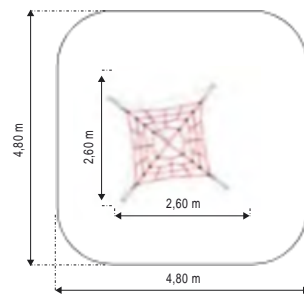

L - 4,33 m
W - 2,25 m
H - 1,8 m

**CAMELLIA
GM424402-T**

Material: steel galvanized
and powder painted

L - 4,7 m
W - 3,09 m
H - 2,86 m

2,0 m

Climbing frames

**GERBERA
GM444401-T**

Material: steel galvanized
and powder painted

L - 5,83 m
W - 5,42 m
H - 3,22 m

2,0 m

**ASTER
GM0701-T**

Material: steel galvanized
and powder painted

L - 1,6 m
W - 1,6 m
H - 2,02 m

**MT. MNICH
W101**

Material: steel galvanized

L - 2,6 m
W - 2,6 m
H - 2,0 m