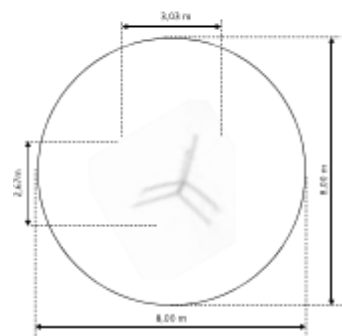

**CIROCCO 4
GM0484**

Material: steel galvanized
and powder painted

L - 1,7 m
W - 1,7 m
H - 0,72 m

0,72 m

**ZEPHYR 2
GM0712**

Material: steel galvanized
and powder painted

L - 3,44 m 1,84 m
W - 0,2 m
H - 2,5 m

**ZEPHYR 3
GM0713**

Material: steel galvanized
and powder painted

L - 3,03 m 1,84 m
W - 2,67 m
H - 2,5 m

**ZEPHYR 4
GM0714**

Material: steel galvanized
and powder painted

L - 3,44 m 1,84 m
W - 3,44 m
H - 2,5 m