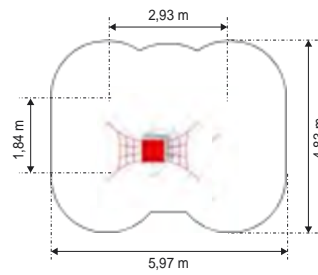

**CACTUS 1
GM41413-T**

Material: steel galvanized and powder painted

L - 2,93 m
W - 1,84 m
H - 1,80 m