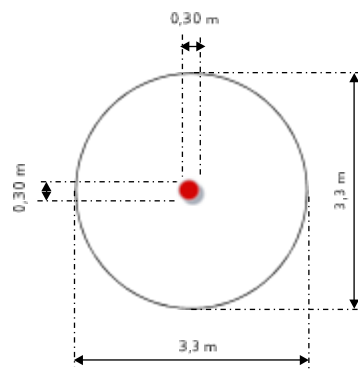

Material: steel galvanized
and powder painted

L - 3,6 m
W - 3,6 m
H - 2,5 m

**LOOP
GM0410**

Material: steel galvanized and powder painted

L - 0,3 m
W - 0,3 m
H - 0,28 m

**PIROUETTE
GM0420**

Material: steel galvanized and powder painted