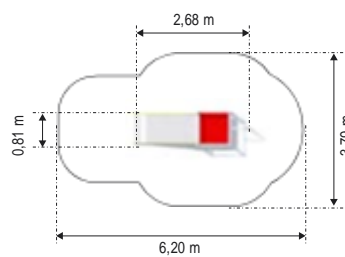

Material: steel galvanized and powder painted

L - 2,93 m
W - 1,84 m
H - 1,80 m

**CACTUS 2
GM41411-T**

Material: steel galvanized and powder painted

L - 2,68 m
W - 0,81 m
H - 1,8 m

**CACTUS 3
GM41412-T**

Material: steel galvanized and powder painted

L - 2,77 m
W - 1,87 m
H - 1,8 m

Climbing frames

JASMINE
GM41423-T

Material: steel galvanized and powder painted

L - 3,63 m
W - 2,93 m
H - 1,8 m

DAISY
GM424401-T

Material: steel galvanized and powder painted