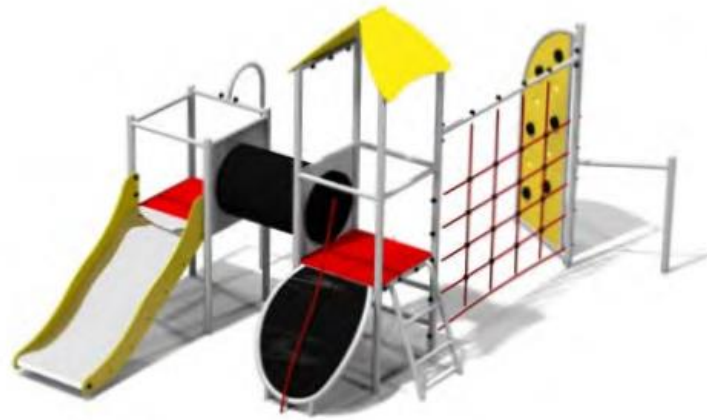

L - 4,33 m
W - 2,25 m
H - 1,8 m

**CAMELLIA
GM424402-T**

Material: steel galvanized
and powder painted

L - 4,7 m
W - 3,09 m
H - 2,86 m

2,0 m

Climbing frames

**GERBERA
GM444401-T**

Material: steel galvanized
and powder painted