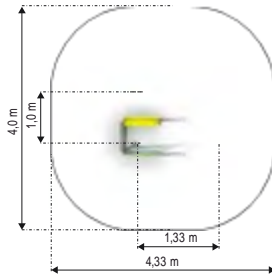

INFANO 1
K751

Material: stainless steel

L - 1,33 m
W - 1,0 m
H - 2,25 m

0,55 m