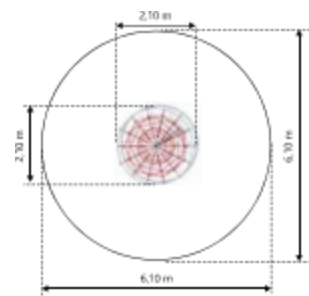

1,93 m

**MT. BLANC
GM0704**

Material: steel galvanized
and powder painted

L - 2,1 m
W - 2,1 m
H - 3,0 m

1,93 m

**MT. KASPROWY
GM0702**

Material: steel galvanized
and powder painted

L - 1,6 m
W - 1,6 m
H - 2,0 m