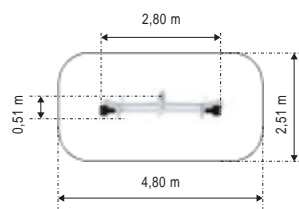

TULIP
GM1652-T

Material: steel galvanized
and powder painted

L - 2,8 m
W - 0,51 m
H - 0,9 m

0,9 m