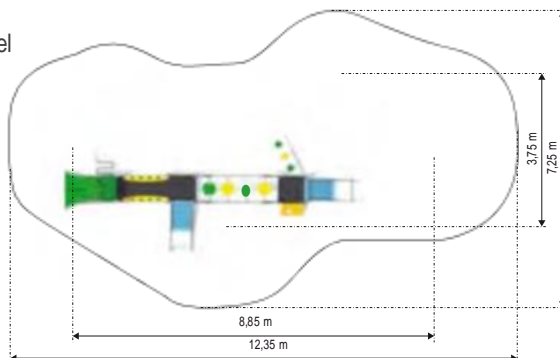

Material: stainless steel

DOMETO 2-3
K523

Material: stainless steel

L - 6,04 m
W - 3,85 m
H - 2,85 m

DOMETO 3-1
K531

Material: stainless steel

L - 5,9 m
W - 5,5 m
H - 2,85 m

DOMETO 3-2
K532

Material: stainless steel

L - 8,85 m
W - 3,75 m
H - 2,85 m

DOMETO 4-1
K541

Material: stainless steel

L - 6,05 m
W - 6,8 m
H - 2,85 m

INFANO 1
K751

Material: stainless steel

L - 1,33 m
W - 1,0 m
H - 2,25 m