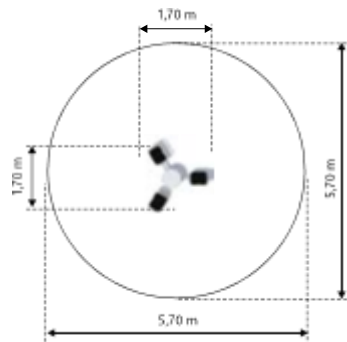

**CYCLAMEN
GM00483-T**

Material: steel galvanized
and powder painted

L - 1,20 m
W - 1,34 m
H - 0,71 m

0,7 m

**CIROCCO 3
GM0483**

Material: steel galvanized
and powder painted

L - 1,7 m
W - 1,7 m
H - 0,72 m

0,72 m