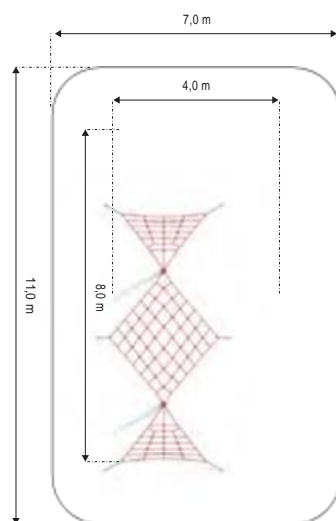

L - 2,77 m
W - 1,87 m
H - 1,8 m

Climbing frames

JASMINE
GM41423-T

Material: steel galvanized and powder painted

L - 3,63 m
W - 2,93 m
H - 1,8 m

DAISY
GM424401-T

Material: steel galvanized and powder painted

L - 4,33 m
W - 2,25 m
H - 1,8 m

**CAMELLIA
GM424402-T**

Material: steel galvanized
and powder painted

L - 4,7 m
W - 3,09 m
H - 2,86 m

2,0 m

Climbing frames

**GERBERA
GM444401-T**

Material: steel galvanized
and powder painted

**MT. GERLACH
W102**

Material: steel galvanized

L - 3,6 m
W - 3,6 m
H - 2,7 m

**MT. ROSA
W103**

Material: steel galvanized

L - 3,1 m
W - 3,1 m
H - 3,0 m

**MT. ELBRUS
W104**

Material: steel galvanized

L - 3,6 m
W - 3,6 m
H - 3,5 m

**MT. RYSY
W105**

Material: steel galvanized

L - 8,0 m
W - 4,0 m
H - 3,0 m

**CROCUS
GM1601S-T**

Material: steel galvanized
and powder painted

L - 2,1 m
W - 1,93 m
H - 2,29 m

**LOTUS
GM1615-T**