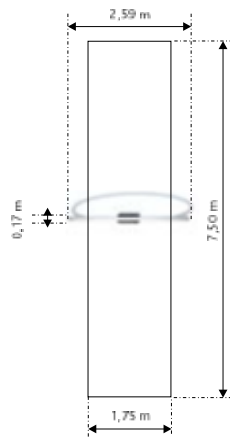

**STARGATE
GM1606s**

Material: steel galvanized
and powder painted

L - 2,59 m
W - 0,17 m
H - 2,16 m

1,3 m