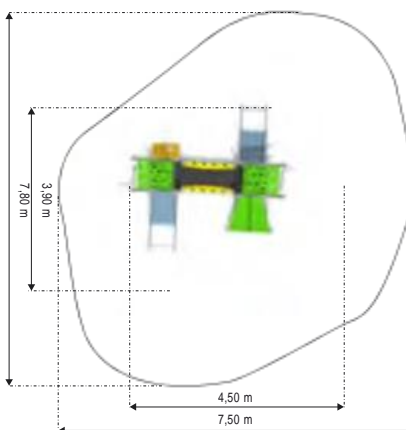

Material: stainless steel

DOMETO 2-3
K523

Material: stainless steel

L - 6,04 m
W - 3,85 m
H - 2,85 m

DOMETO 3-1
K531

Material: stainless steel

L - 5,9 m
W - 5,5 m
H - 2,85 m

DOMETO 3-2
K532

Material: stainless steel

L - 8,85 m
W - 3,75 m
H - 2,85 m

DOMETO 4-1
K541

Material: stainless steel

L - 6,05 m
W - 6,8 m
H - 2,85 m

INFANO 1
K751

Material: stainless steel

L - 1,33 m
W - 1,0 m
H - 2,25 m