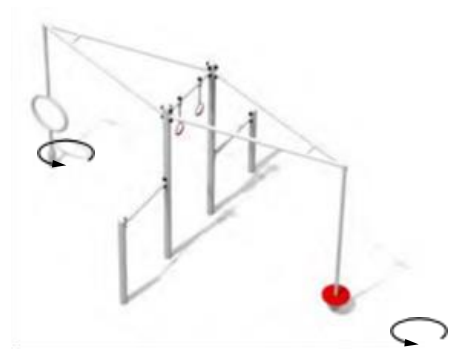

**CETUS
GM3400**

Material: steel galvanized
and powder painted

L - 4,06 m
W - 2,45 m
H - 2,16 m

1,65 m