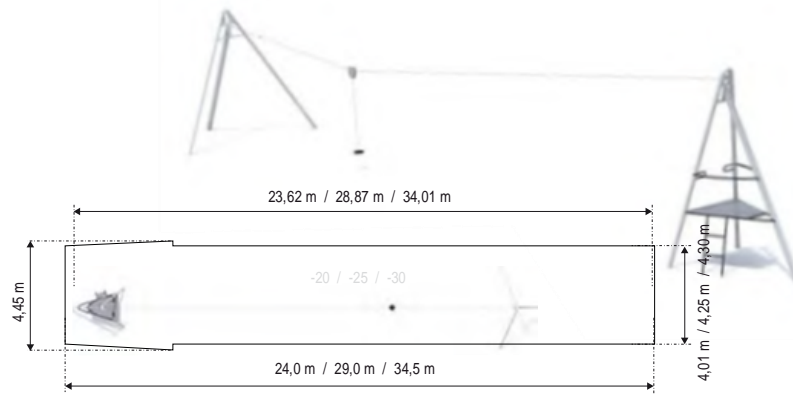

ASPEN

GM2001-20 /-25 /-30

Material: steel galvanized and powder painted

L-23,62 m
W-4,01 m
H - 3,85 m

L-28,87 m
W-4,25 m
H - 4,13 m

L-34,01 m
W-4,30 m
H - 4,35 m

**LOLLIPOP
GM7001**

Material: steel galvanized and powder painted

L - 0,6 m
W-0,05 m
H - 2,18 m

Climbing frames
40-

Net structures
44-

Swings
46-

Seesaws
47

Galvanized and powder painted playgrounds, light and economical.

PARK

**CACTUS 1
GM41413-T**