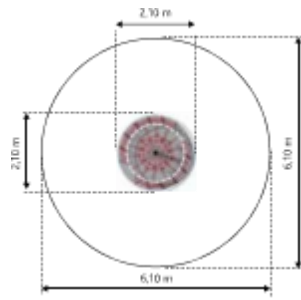

**MT. EVEREST
GM0710**

Material: steel galvanized
and powder painted

L - 2,1 m
W - 2,1 m
H - 3,0 m

1,93 m