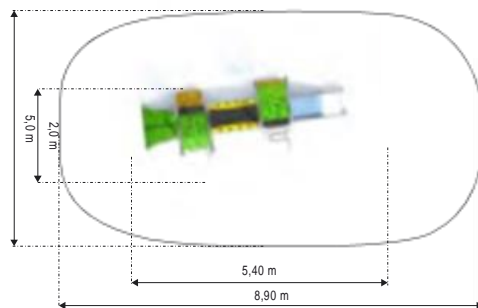

limako

DOMETO 1-1
K511

Material: stainless steel

DOMETO 1-2
K512

Material: stainless steel

DOMETO 2-1
K521

Material: stainless steel

DOMETO 2-2
K522

Material: stainless steel

DOMETO 2-3
K523

Material: stainless steel

L - 6,04 m
W - 3,85 m
H - 2,85 m

DOMETO 3-1
K531

Material: stainless steel

L - 5,9 m
W - 5,5 m
H - 2,85 m

DOMETO 3-2
K532

Material: stainless steel

L - 8,85 m
W - 3,75 m
H - 2,85 m

DOMETO 4-1
K541

Material: stainless steel

L - 6,05 m
W - 6,8 m
H - 2,85 m

INFANO 1
K751

Material: stainless steel

L - 1,33 m
W - 1,0 m
H - 2,25 m