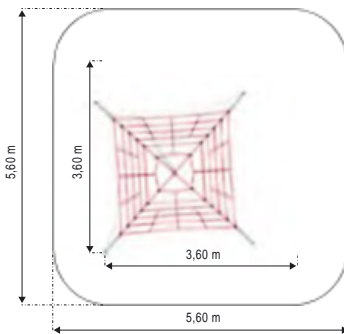

**MT. GERLACH
W102**

Material: steel galvanized

L - 3,6 m
W - 3,6 m
H - 2,7 m