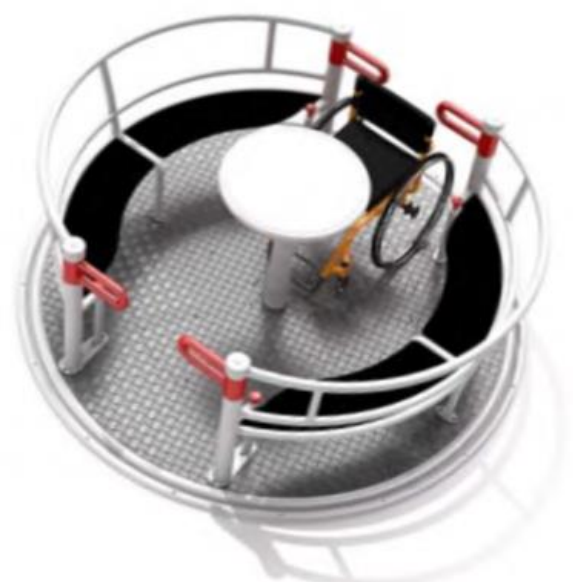

**YUGO 2
GM0622**

Material: steel galvanized
and powder painted

L - 2,2 m
W - 2,2 m
H - 0,79 m

0,79 m