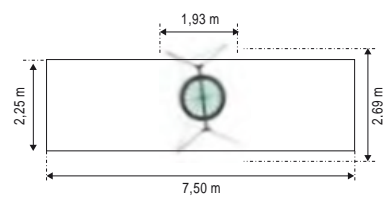

**LOTUS
GM1615-T**

Material: steel galvanized
and powder painted

L - 2,69 m
W - 1,93 m
H - 2,23 m

safety zone:
2,45 x 7,50 m