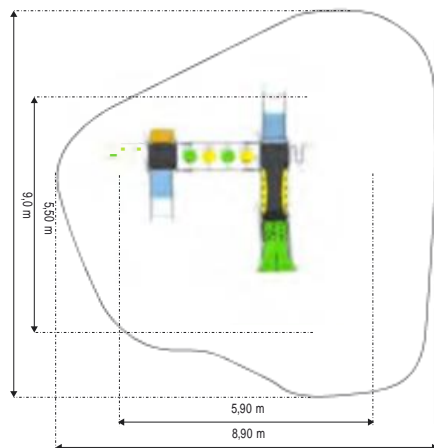

Material: stainless steel

DOMETO 2-3
K523

Material: stainless steel

L - 6,04 m
W - 3,85 m
H - 2,85 m

DOMETO 3-1
K531

Material: stainless steel

L - 5,9 m
W - 5,5 m
H - 2,85 m

DOMETO 3-2
K532

Material: stainless steel

L - 8,85 m
W - 3,75 m
H - 2,85 m

DOMETO 4-1
K541

Material: stainless steel

L - 6,05 m
W - 6,8 m
H - 2,85 m

INFANO 1
K751

Material: stainless steel

L - 1,33 m
W - 1,0 m
H - 2,25 m