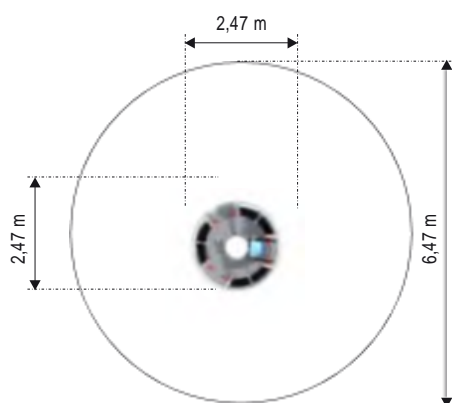

Products designed especially for disabled users.

**YUGO
GM0621**

Material: steel galvanized
and powder painted

L - 2,47 m
W - 2,47 m
H - 0,79 m

0,79 m

**YUGO 2
GM0622**

Material: steel galvanized
and powder painted