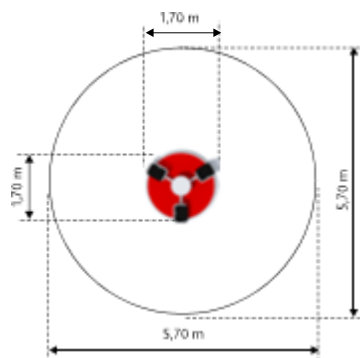

Option: diameter - 1,6 m

MISTRAL 3
GM0473

Material: steel galvanized and powder painted

L - 1,7 m
W - 1,7 m
H - 0,72 m

MISTRAL 4
GM0474

Material: steel galvanized and powder painted

L - 1,7 m
W - 1,7 m
H - 0,72 m