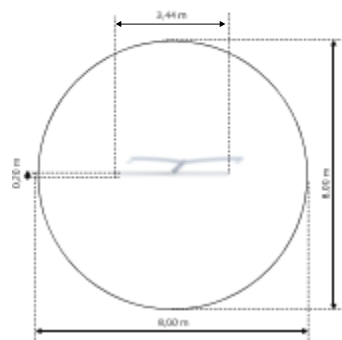

**CIROCCO 4
GM0484**

Material: steel galvanized
and powder painted

L - 1,7 m
W - 1,7 m
H - 0,72 m

0,72 m

**ZEPHYR 2
GM0712**

Material: steel galvanized
and powder painted

L - 3,44 m 1,84 m
W - 0,2 m
H - 2,5 m