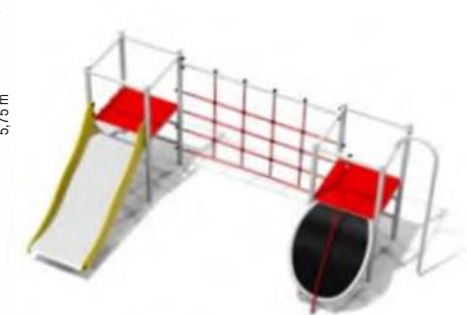

DAISY
GM424401-T

Material: steel galvanized and powder painted

L - 4,33 m
W - 2,25 m
H - 1,8 m