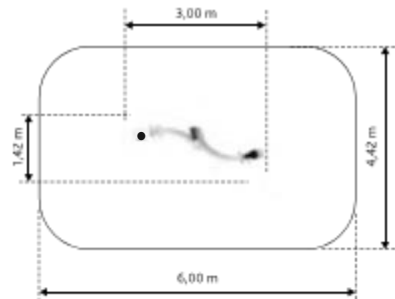

Material: steel galvanized
and powder painted

L - 2,59 m
W - 0,17 m
H - 2,16 m

1,3 m

**SNAKE
GM1652**

Material: steel galvanized
and powder painted

L - 3,0 m
W - 1,42 m
H - 1,13 m

0,91 m

Slow System