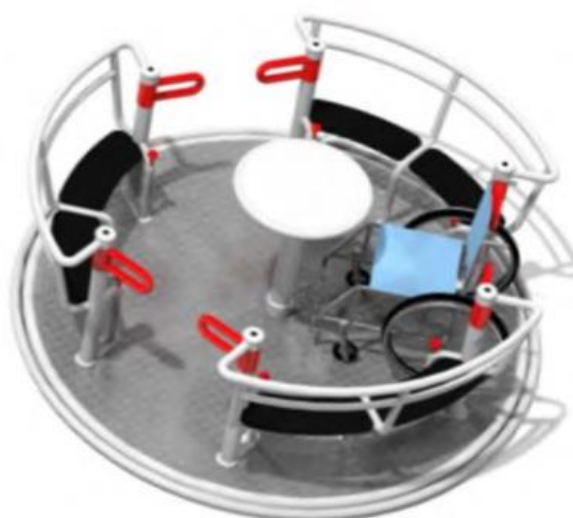

Products designed especially for disabled users.

**YUGO
GM0621**

Material: steel galvanized
and powder painted

L - 2,47 m
W - 2,47 m
H - 0,79 m

0,79 m

**YUGO 2
GM0622**

Material: steel galvanized
and powder painted