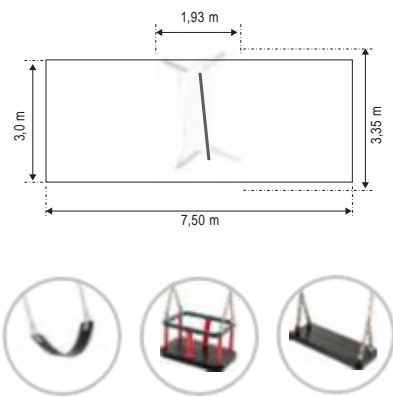

Material: steel galvanized
and powder painted

L - 2,69 m
W - 1,93 m
H - 2,23 m

safety zone:
2,45 x 7,50 m

LAVENDER
GM1602S-T

Material: steel galvanized
and powder painted

L - 3,35 m
W - 1,93 m
H - 2,29 m

1,3 m