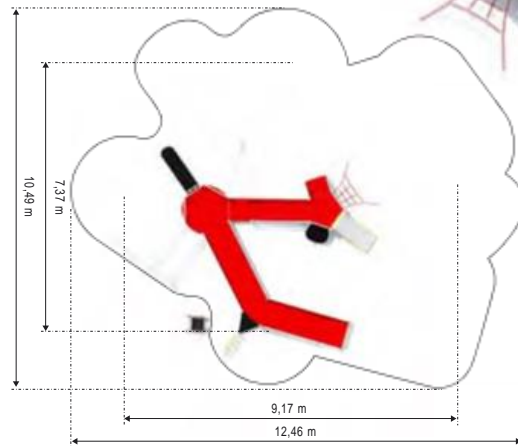

CENTAUR
GM495503

Material: steel galvanized and powder painted

L - 9,17 m
W - 7,37 m
H - 2,3 m

1,2 m

DRAGON
GM495506

Material: steel galvanized and powder painted

L - 14,61 m
W - 11,99 m
H - 3,16 m

2,0 m