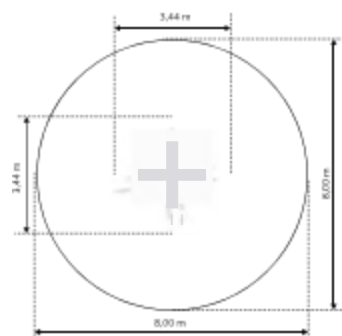

L - 3,67 m
W - 1,73 m
H - 2,90 m

2,0 m

**ESKALO 2
K702**

Material: stainless steel

L - 4,82 m
W - 2,15 m
H - 3,07 m

2,0 m

**ESKALO 3
K703**

Material: stainless steel

L - 3,80 m
W - 4,6 m
H - 2,90 m

2,0 m

**ESKALO 4
K704**

Material: stainless steel

L - 5,9 m
W - 4,4 m
H - 3,85 m

2,0 m

**ESKALO 5
K705**

Material: stainless steel

L - 2,95 m
W - 6,97 m
H - 3,2 m

2,0 m

**ESKALO 6
K706**

Material: stainless steel

L - 6,35 m
W - 2,85 m
H - 3,28 m

2,0 m

**ESKALO 7
K707**

Material: stainless steel

**ZEPHYR 3
GM0713**

Material: steel galvanized
and powder painted

L - 3,03 m 1,84 m
W - 2,67 m
H - 2,5 m

**ZEPHYR 4
GM0714**

Material: steel galvanized
and powder painted

L - 3,44 m 1,84 m
W - 3,44 m
H - 2,5 m