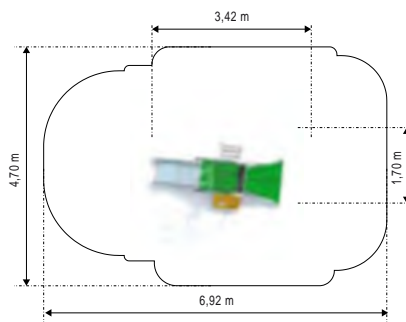

DOMETO 1-2
K512

Material: stainless steel