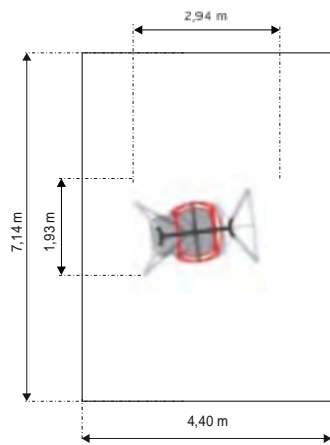

L - 2,2 m
W - 2,2 m
H - 0,79 m

0,79 m

**SATURN
GM1611**

Material: steel galvanized
and powder painted

L - 2,94 m
W - 1,93 m
H - 2,61 m

Wheelchair swing

CENTAUR
GM495503

Material: steel galvanized and powder painted