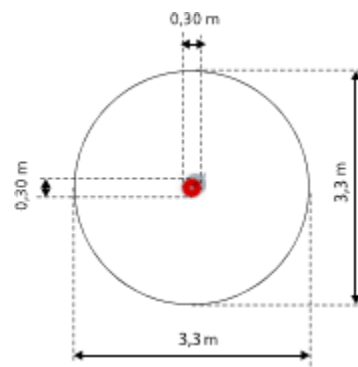

**PIROUETTE
GM0420**

Material: steel galvanized and powder painted

L - 0,3 m
W - 0,3 m
H - 1,1 m