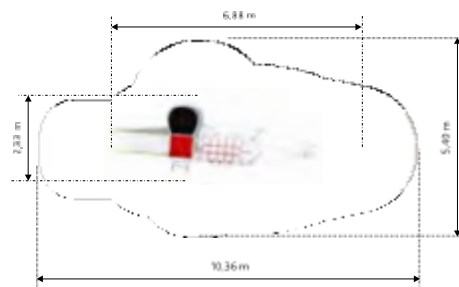

**CETUS
GM3400**

Material: steel galvanized
and powder painted

L - 4,06 m
W - 2,45 m
H - 2,16 m

1,65 m

**GEMINI
G41002**

Material: steel galvanized
and powder painted

L - 6,88 m
W - 2,33 m
H - 2,16 m

1,95 m