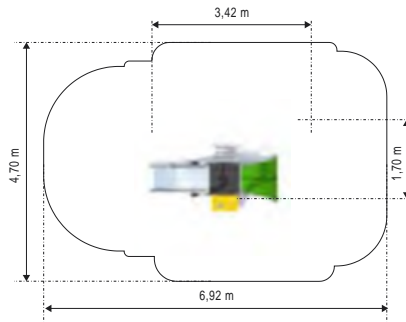

DOMETO 1-1
K511

Material: stainless steel